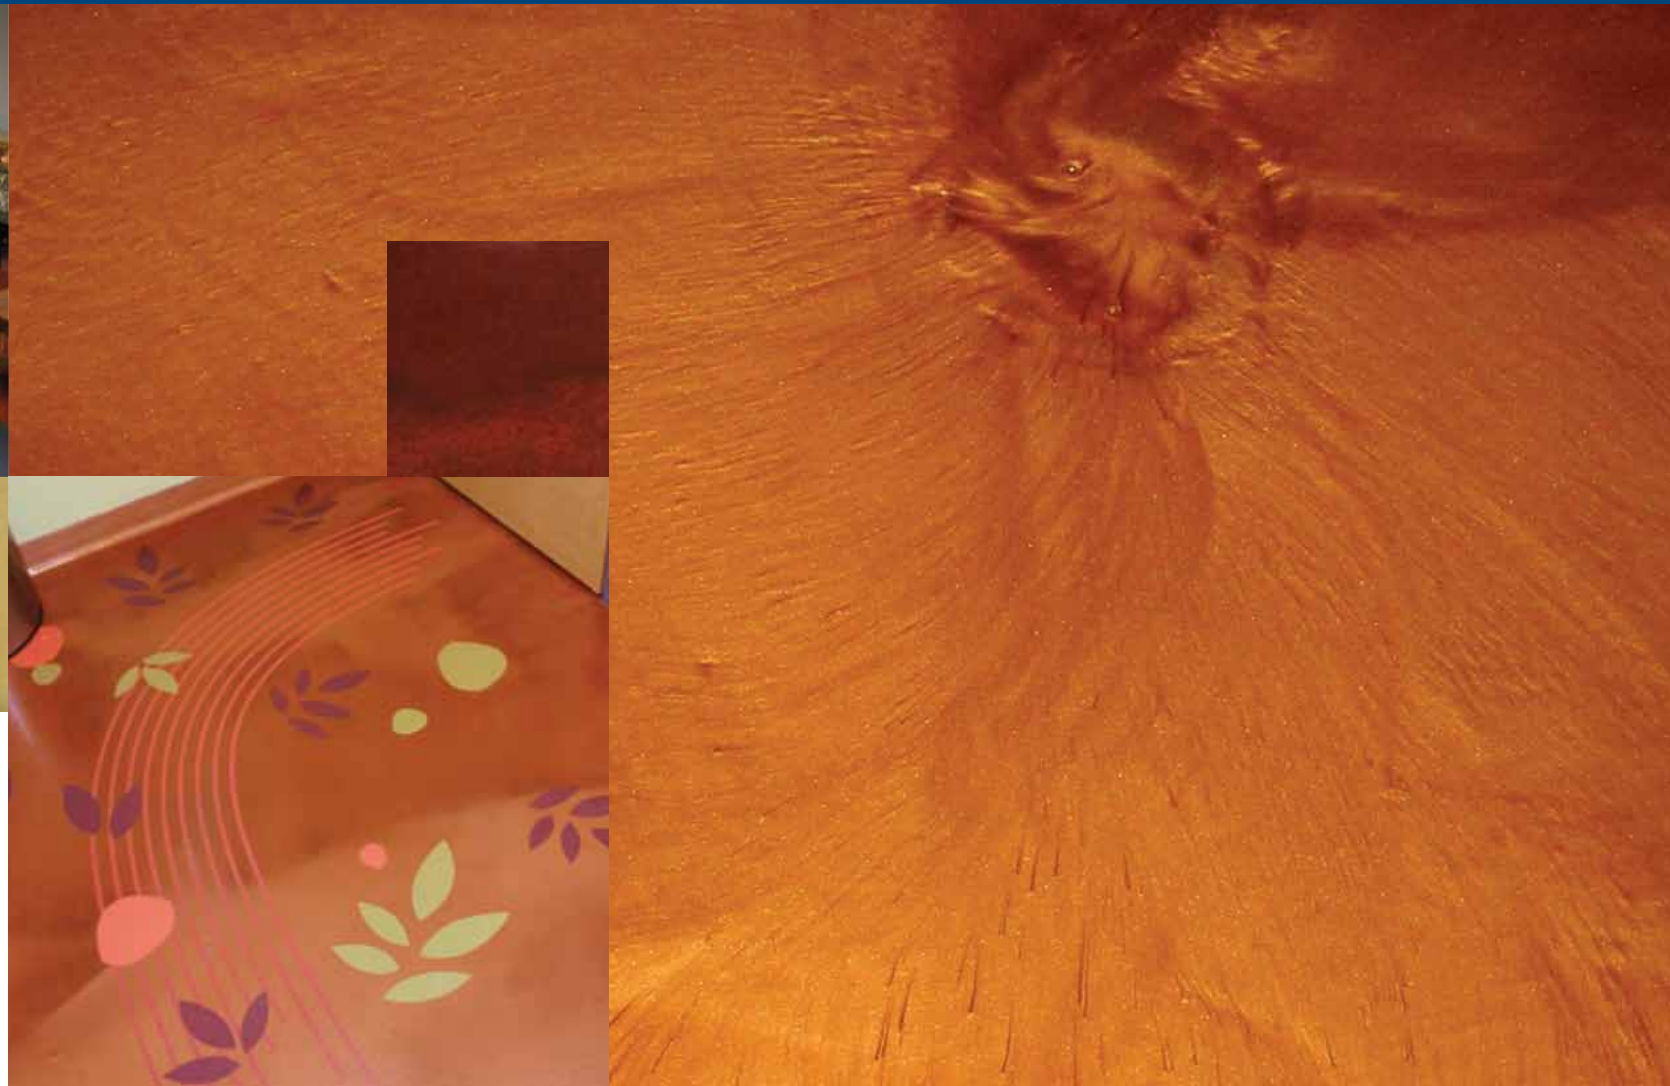

KEY RESIN COMPANY

KEY LUSTER METALLIC COLORS Resinous Floor, Terrazzo & Coating Solutions

888.943.4532 toll free
sales@keyresin.com

www.keyresin.com

Key Resin Company
4050 Clough Woods Drive
Batavia, Ohio 45103

513.943.4225 ph
513.943.4255 fax

Key Resin West
P.O. Box 20127
Phoenix, Arizona 85036-0127

602.523.9353 ph
602.523.9349 fax