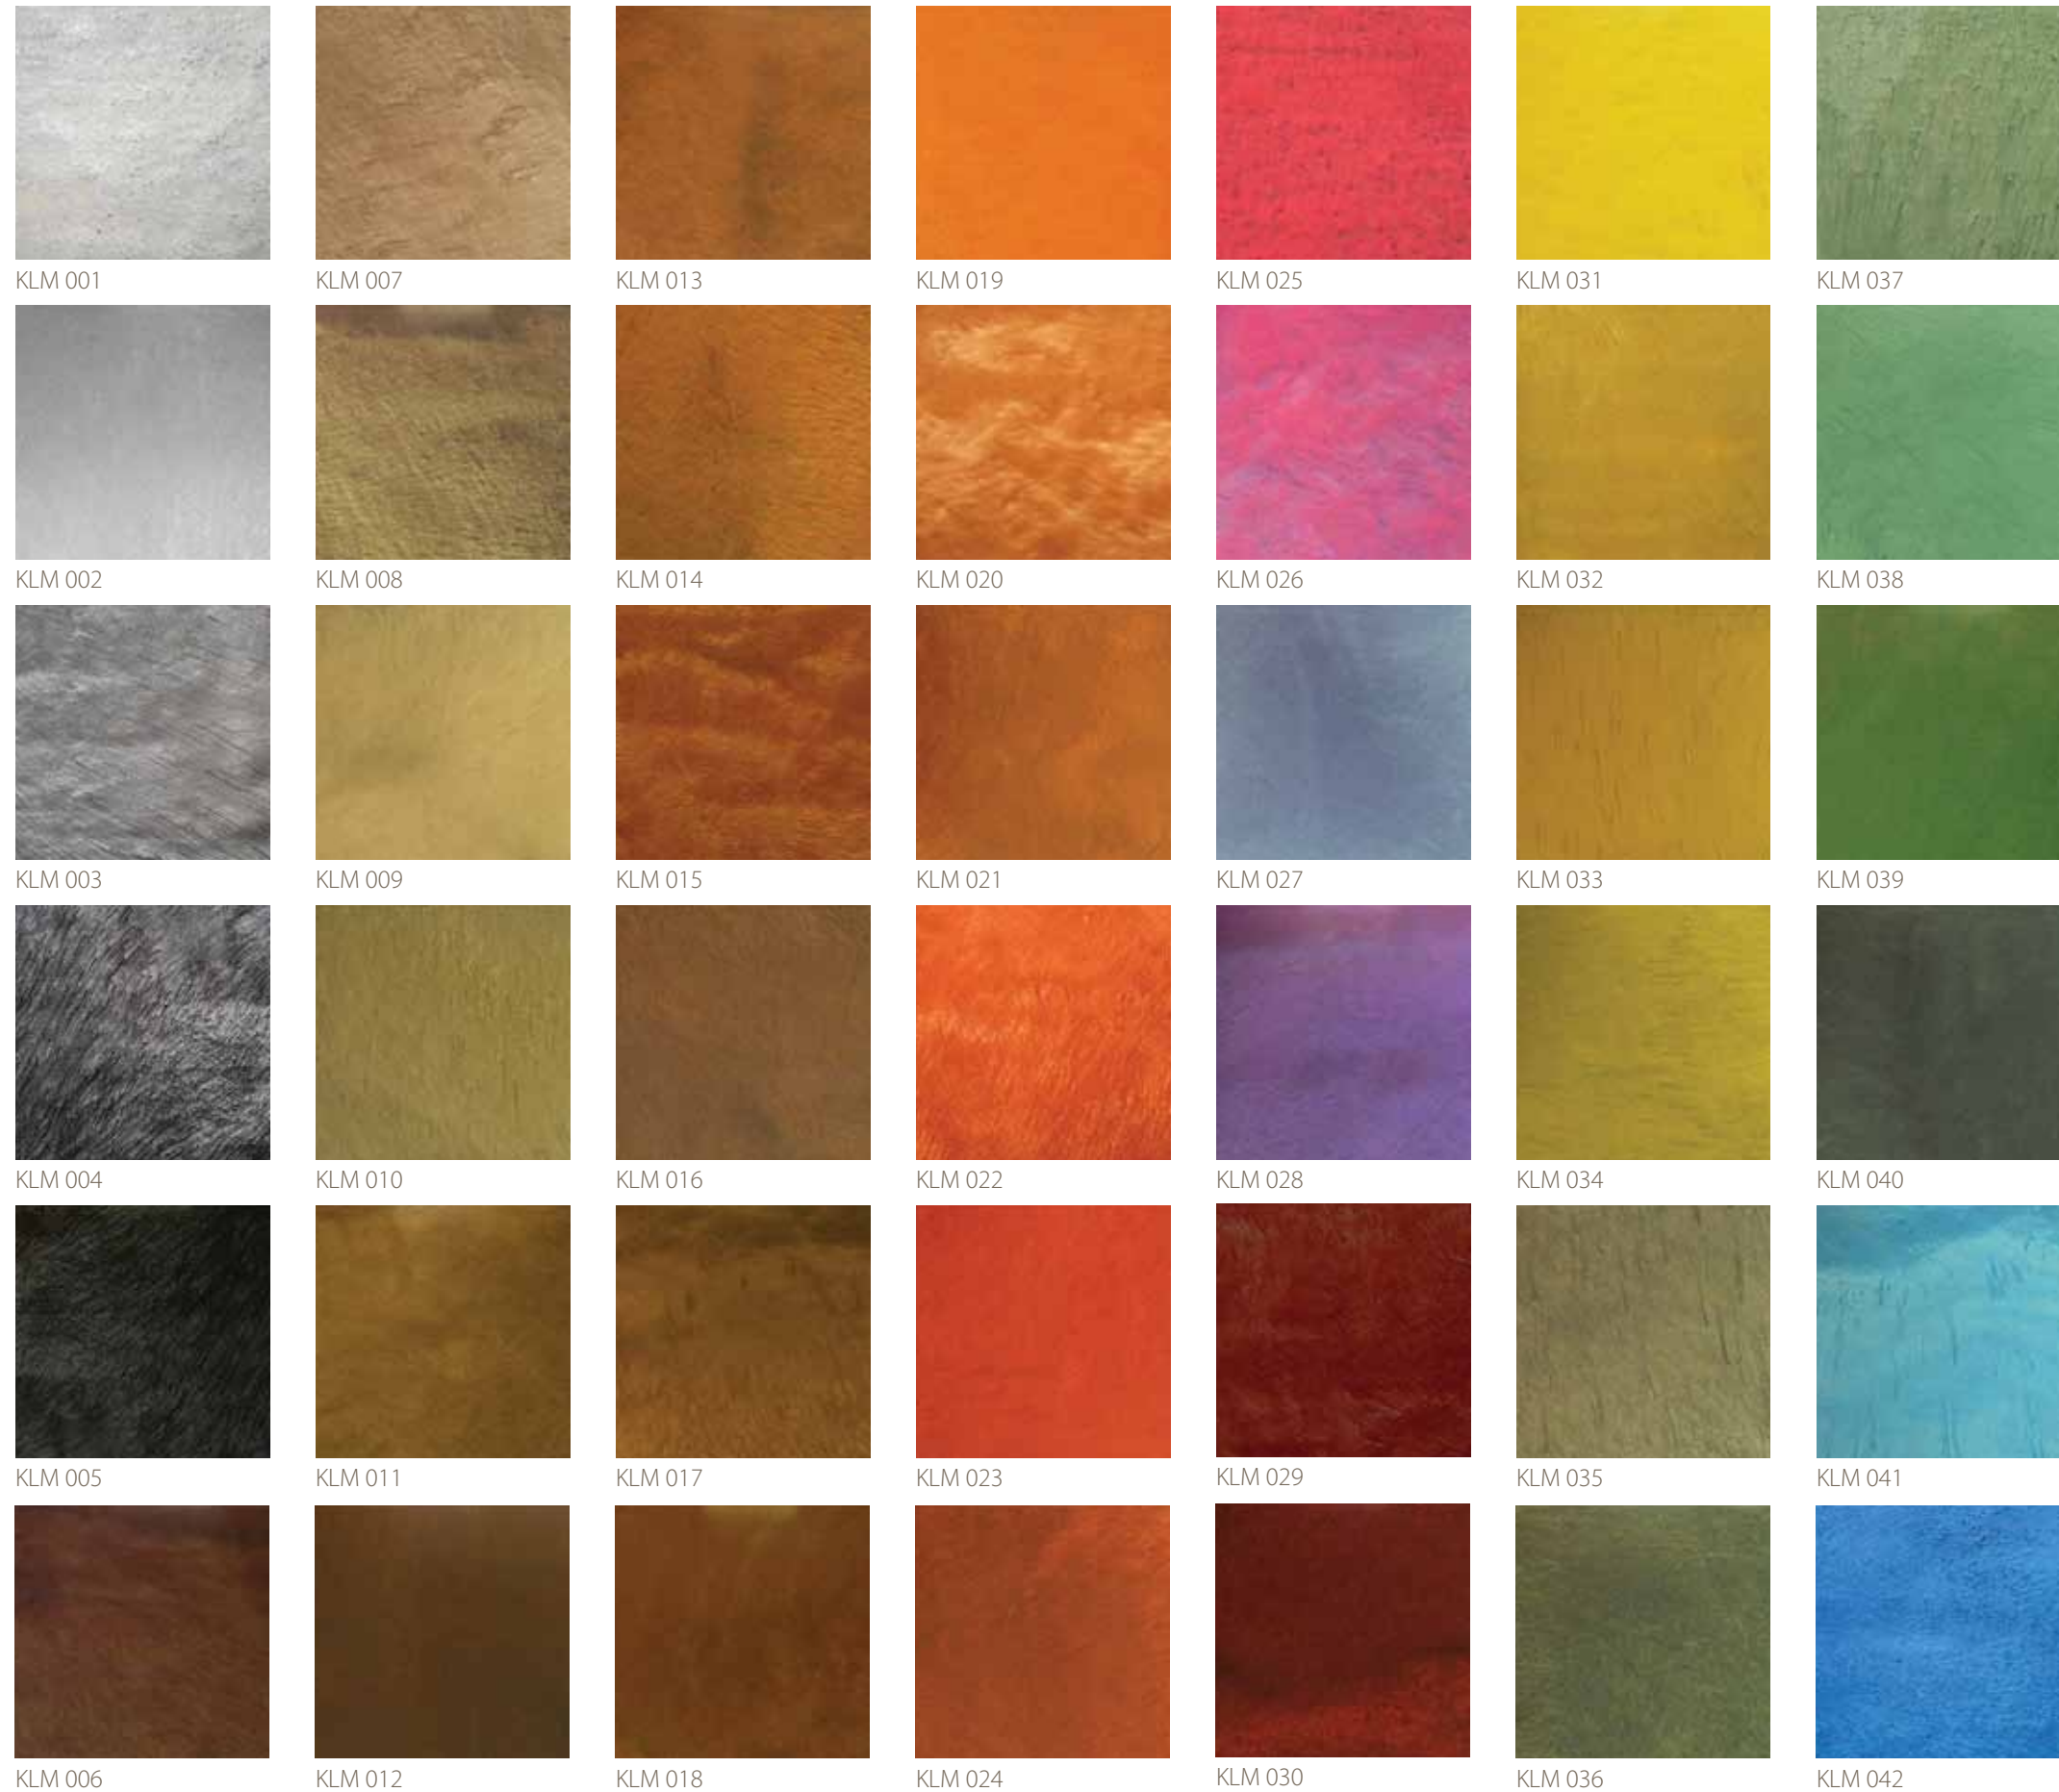

# KEY LUSTER METALLIC COLORS

When selecting the Key Luster Metallic Color for your application, please take time to carefully consider:

- 1 **APPEARANCE:** Light colors tend to show more "shadow" than dark colors.
- 2 **TRAFFIC & MAINTENANCE:** Wheel marks and dirt naturally show up more on pale colors than on dark ones.
- 3 **SPILLAGE:** What might be most commonly spilled on the floor?